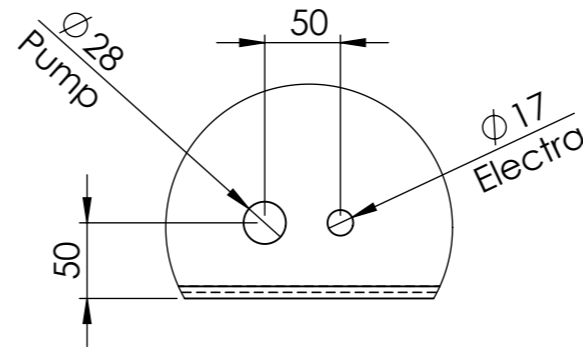

Drawing: VA4_ A3

DETAIL A
SCALE 1 : 5

DETAIL B
SCALE 1 : 5

Pump and electra

Overflow pipe

DETAIL C
SCALE 1 : 5

DRAWN	Luuk van den Heuvel	DATE	15-11-2023
REVISION			

TITLE: 4mm Aluminium