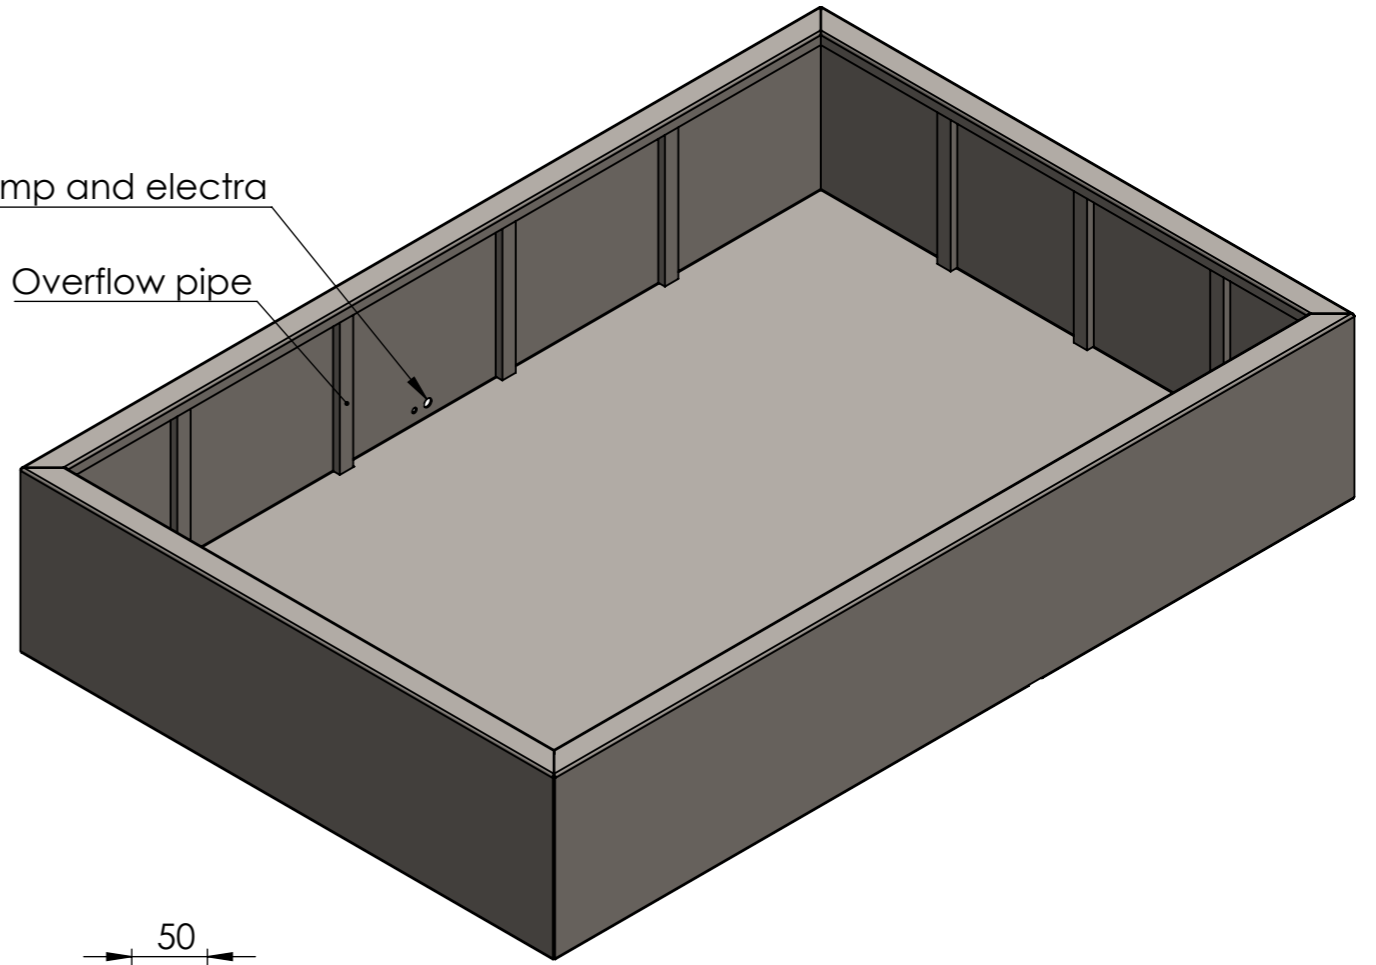

Drawing: VA4_ A3

DETAIL A
SCALE 1 : 5

DETAIL B
SCALE 1 : 5

Pump and electra

Overflow pipe

DETAIL C
SCALE 1 : 5

DRAWN	Luuk van den Heuvel	DATE	15-11-2023
REVISION			

TITLE: 4mm Aluminium